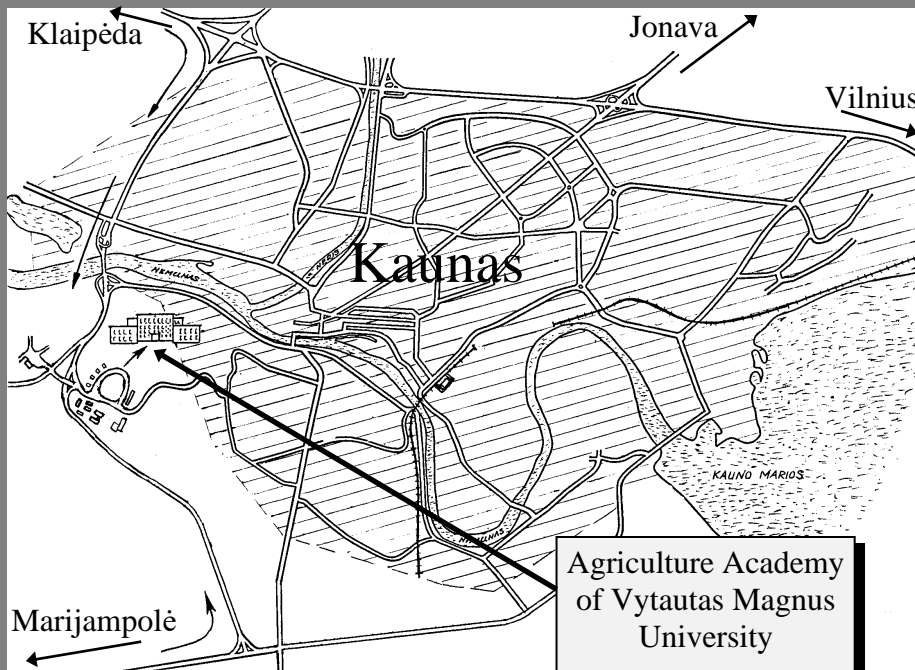

Agriculture Academy of Vytautas Magnus University
INTERNATIONAL COOPERATION DEPARTMENT

VMU-AA Unit

Here - the possibilities of arrival to Kaunas

Maps:

Lithuania

Kaunas

Agriculture Academy of Vytautas Magnus University

Campus plan of Agriculture Academy of Vytautas Magnus University (VMU-AA)

C.b. - Central building (Administration, International Department, Faculty of Agronomy and Faculty of Forestry and Ecology); C.h. - Ceremonial Hall; S.h. - Sport hall; A.I. - Agro-biotechnology laboratory; F.b. - Forestry building; 2nd b. - Second building (Faculty of Agricultural Engineering); 2nd add. b. - Second additional building (Faculty of Agricultural Engineering); L.V.N. - Laboratories of valley "Nemunas"; 3rd b. - Third building (Faculty of Bioeconomy Development, Faculty of Water & Land Management); H.1...9 - hostels No. 1...9; 4th b. - Fourth building (Park of Agricultural Science and Technologies, Conference center); G.r.-h.5 - Guestrooms (hostel No 5, Universiteto str.8); HC - health centre; SC - shopping center; E - exhibition hall; C - canteens; P - parking places; B - bus stops.