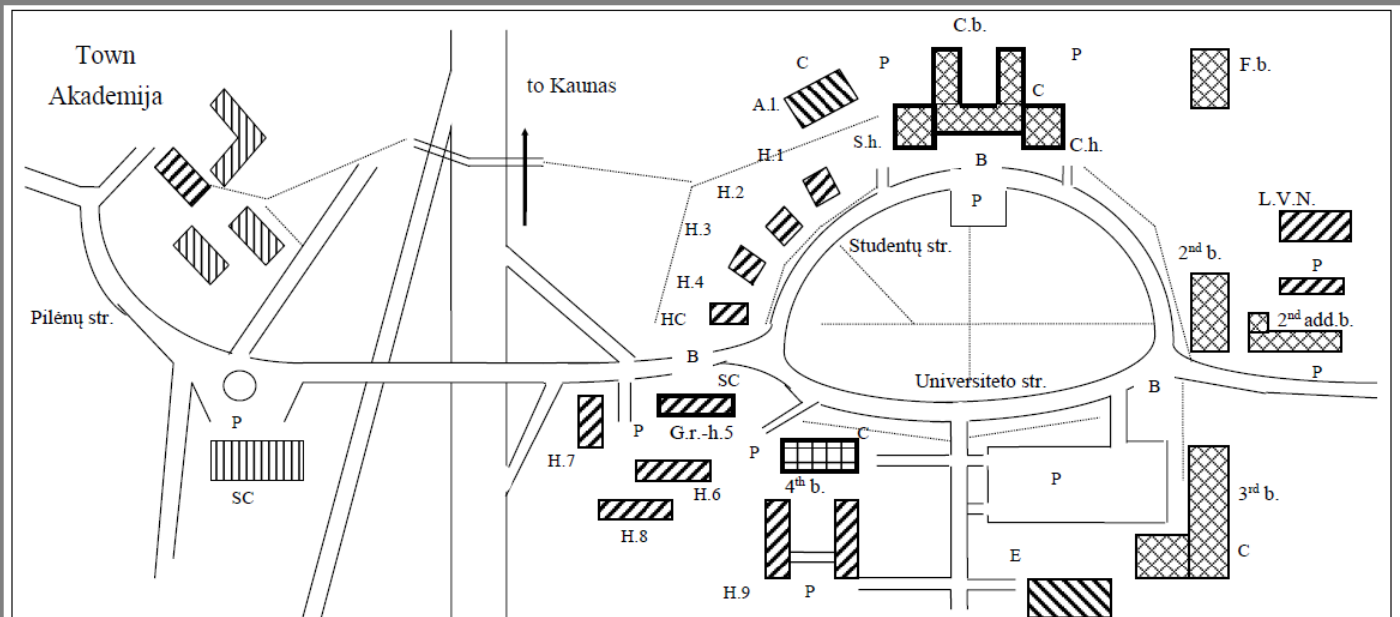

Agriculture Academy of Vytautas Magnus University
INTERNATIONAL COOPERATION DEPARTMENT

VMU-AA Unit

Here - the possibilities of arrival to Kaunas

Maps:

Lithuania

Kaunas

Agriculture Academy of Vytautas Magnus University

Campus plan of Agriculture Academy of Vytautas Magnus University (VMU-AA)

C.b. - Central building (Administration, International Department, Faculty of Agronomy and Faculty of Forestry and Ecology); C.h. - Ceremonial Hall; S.h. - Sport hall; A.I. - Agro-biotechnology laboratory; F.b. - Forestry building; 2nd b. - Second building (Faculty of Agricultural Engineering); 2nd add. b. - Second additional building (Faculty of Agricultural Engineering); L.V.N. - Laboratories of valley "Nemunas"; 3rd b. - Third building (Faculty of Bioeconomy Development, Faculty of Water & Land Management); H.1...9 - hostels No. 1...9; 4th b. - Fourth building (Park of Agricultural Science and Technologies, Conference center); G.r.-h.5 - Guestrooms (hostel No 5, Universiteto str.8); HC - health centre; SC - shopping center; E - exhibition hall; C - canteens; P - parking places; B - bus stops.